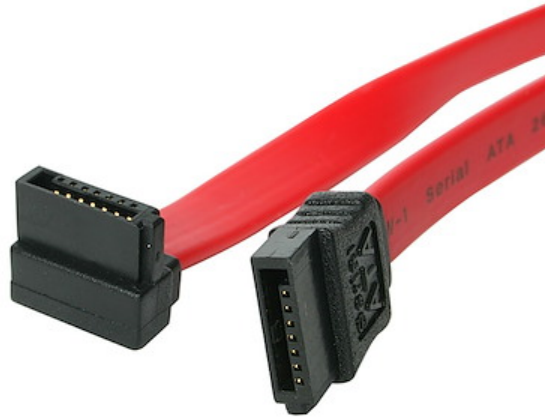

18in SATA to Right Angle SATA Serial ATA Cable

Product ID: SATA18RA1

The SATA18RA1 Right Angle (90-degree) SATA Cable features a standard (straight) SATA receptacle as well as a right-angled SATA receptacle, providing a simple 18-inch connection to a Serial ATA drive, with full SATA 3.0 bandwidth support of up to 6Gbps when used with SATA 3.0 compliant drives.

The right-angled SATA connection enables you to plug in your Serial ATA hard drive in hard to reach areas or tight spaces, while the low profile and flexible design of the cable improves airflow and reduces clutter in your computer case, helping to keep the case clean and cool.

Constructed of only top quality materials and designed for optimum performance and reliability this 18" SATA cable is backed by our lifetime warranty.

As an alternative, StarTech.com also offers an 18in Left Angle SATA cable (SATA18LA1), which provides the same simple installation as this right angled SATA cable, but allows the cable to connect to the SATA drive from the opposite direction.

Features

- 1x SATA connector
- 1x Right-angled/90-degree SATA connector
- Supports full SATA 3.0 6Gbps bandwidth
- Compatible with both 3.5" and 2.5" SATA hard drives
- Provides 18" in cable length

Hardware